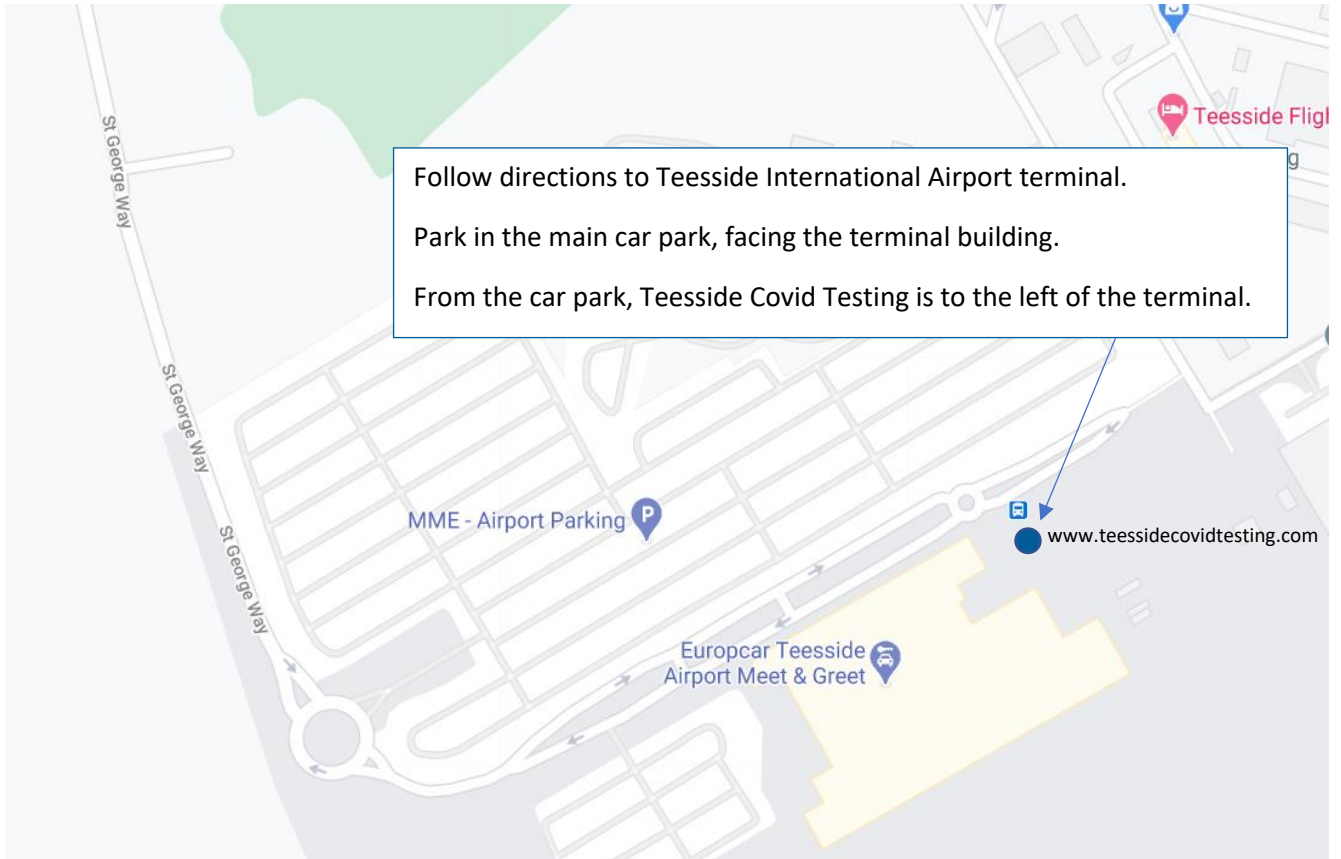

## Getting to your appointment at Teesside Covid Testing, at Teesside International Airport

This is the view of the airport terminal from the car park.

Teesside Covid Testing is to the left of the terminal, less than a minute's walk from the "Arrivals" entrance.